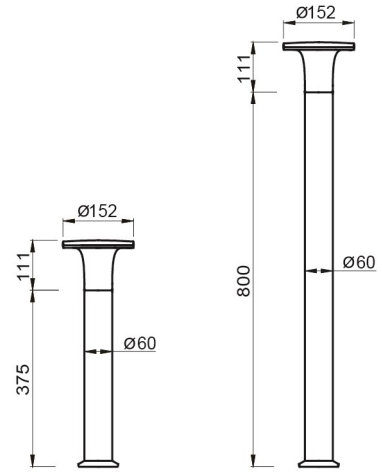

低眩光景觀矮燈

CANTHARELLUS

BB08

獨特的菇狀外型，頂蓋遮蔽向上眩光。低眩光照明設計有效將光導至地面，提升照明質感。可應用於中庭景觀、公園步道、休憩園區照明及公共廣場照明。

Unique mushroom-like appearance, the top cover shields upward glare. The low glare lighting design effectively guides the light to the ground and enhances the lighting texture. It can be applied to atrium landscape, park trails, rest park lighting and public square lighting.

型號 Model	光源 Light source	瓦數 Wattage	色溫 CCT	額定電壓 Voltage
CR-BB08	LED	6W	3000K / 4000K	220V / 60HZ

燈體 | 壓鑄鋁

Luminaire | Die-cast aluminium

燈罩 | 聚碳酸酯

Lamp cover | PC

Unit:mm

PHOTOMETRY

— 00 / 180 PLANE — 90 / 270 PLANE